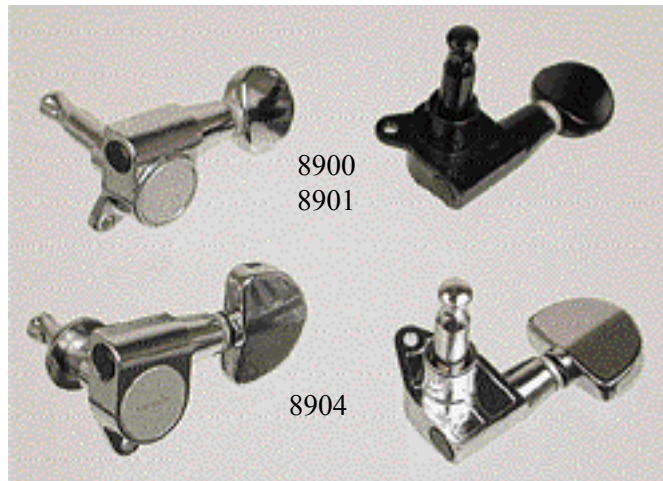

GOTOH MACHINE HEADS

Gotoh Machine Heads

- 8900** 3L3R, mini diecast, chrome plated
- 8900L** 6L, mini diecast, chrome plated
- 8900B** 3L3R, mini diecast, black
- 8900BL** 6L, mini diecast, black
- 8900HAPL** 6L, height adjustable, chrome plated
- 8900BHAP** 3L3R, height adjustable, black
- 8900BHAL** 6L, height adjustable, black
- 8901** 3L3R, mini diecast, gold plated
- 8901L** 6L, mini diecast, gold plated
- 8901LMG** 6L, mini diecast, magnum lock, gold plated
- 8901HAPL** 6L, height adjustable, gold plated
- 8904** 3L3R, diecast, chrome plated
- 8904B** 3L3R, diecast, black
- 8904HAP** 3L3R, height adjustable, chrome plated
- 8904BHAP** 3L3R, height adjustable, black
- 8905** 3L3R, diecast, gold plated
- 8905HAP** 3L3R, height adjustable, gold plated
- 8907** 3L3R, mini 'Vintage', nickel plated
- 8907L** 6L, mini 'Vintage', nickel plated
- 8907LHAP** 6L, mini 'Vintage', height adjustable, nickel plated
- 8908L** 6L, mini 'Vintage', gold plated

Gotoh Locking Machines

The string is pulled straight through the barrel and locks automatically

- 8907LMG** 6L, mini 'Vintage', magnum lock, nickel plated
- 8907MG** 3L3R, mini 'Vintage', magnum lock, nickel plated
- 8908LMG** 6L, mini 'Vintage', magnum lock, gold plated

Gotoh Bass Guitar Machines

- 8909** 2L2R, nickel plated
- 8909L** 4L, nickel plated
- 8911** 2L2R, small enclosed, chrome
- 8911L** 4L, small enclosed, chrome
- 8912** 2L2R, small enclosed, black
- 8912L** 4L, small enclosed, black