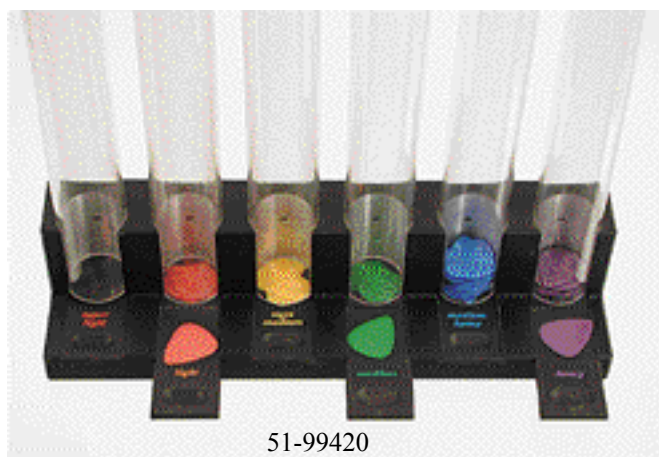

GUITAR PLECTRA

'Fender' Flat Picks

All imitation tortoiseshell, available in three gauges: thin, medium, heavy

- 3465** Small pear
- 3466** Teardrop
- 3467** Escutcheon
- 3468** Triangle

'Martin' Flat Picks

Assorted gauges and colours

- 3194** Teardrop, assorted gauges
- 3195** Box of 360 of above assorted

'Ozark' Flat Picks

All black, available in three gauges: thin, medium, heavy

- 3430** Small pear
- 3431** Teardrop
- 3434** Kennedy
- 3433** Triangle

'Schaller' Flat Pick Display

An attractive and practical counter display of teardrop shape flat picks in six different gauges, colour coded. Heavy duty cast base and unique dispensing method provide good security against theft.

- 51-99420** Counter display 2000 picks
- 51-991** Assortment box of 216 picks
- 519912** Tube, 400 red picks (SL)
- 519914** Tube, 395 orange picks (L)
- 519913** Tube, 380 yellow picks (ML)
- 519910** Tube, 300 green picks (M)
- 519915** Tube, 270 blue picks (MH)
- 519911** Tube, 255 purple picks (H)
- 51991SL** Pack of 36 red picks
- 51991L** Pack of 36 orange picks
- 51991LM** Pack of 36 yellow picks
- 51991M** Pack of 36 green picks
- 51991MH** Pack of 36 blue picks
- 51991H** Pack of 36 purple picks