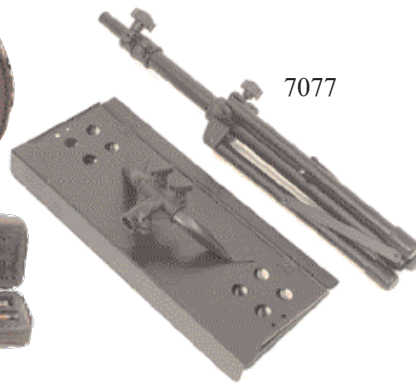

## Stands, cases and bow cases

- 1565** Cello stand, antique design, carved from solid maple. Ideal for the music room or shop display
- 1561** Violin stand, folding, fully adjustable, with bow hanger
- 1562** Cello/bass stand, folding, with bow hanger
- 7077** Music stand, heavy duty with folding desk
- 1556** Violin holder, fixes to microphone / music stand
- 1658** Violin case, oblong with rounded ends, moulded plush interior. Two bow clips and string tube. Violin blanket included.
- 1172** Bow case, lightweight for violin/viola. For two bows

- 1809** Violin bridge, unfitted, deluxe 4/4 size
- 1049B** Violin peg, ebony, Swiss pattern with brass button
- 1042F** Violin tailpiece, ebony with flower inlay
- 1820** 'Wittner' double bass tailpiece, ultra lightweight, 3/4 size
- 1118** 'Wittner' double bass tailgut
- 1127** Violin chin rest, new 'Flesch' model, fits over centre of tailpiece. Ebony or rosewood
- 1429** Violin chin rest, small 'Wendling' model. Ebony or rosewood
- 1143A** Double bass bridge, adjustable with aluminium wheels
- 1143B** Double bass bridge, maple, adjustable with boxwood wheels

- 1143E** Double bass bridge, maple, adjustable with ebony wheels
- P9007** 'Piranito' violin rosin, dark
- 1081** **Dominant** violin rosin
- 1741** **P&H** natural bowhair hank for violin. Available in red, purple, blue, green
- P3112** **Pirastro** Universal violin E 1st string, steel/chrome ball end
- P3115** **Pirastro** Universal violin E 1st string, steel/chrome loop end
- P4290** **Pirastro** Evah Pirazzi viola string set\*
- P3320** **Pirastro** Evah Pirazzi metal cello string set\*  
(\*Individual strings available)